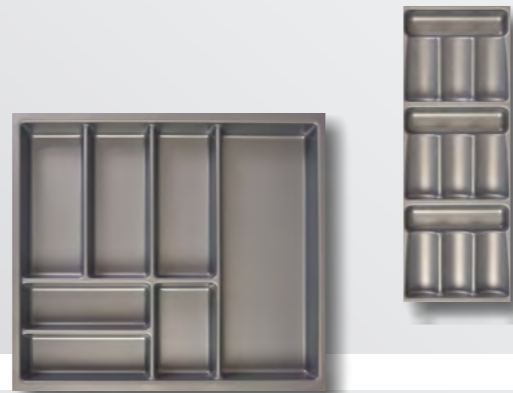

BASIC

MATERIAL

As with all Dirks products, the new BASIC range of cutlery inserts is manufactured using easy-to-clean and recyclable plastics.

The optional soft-touch surfaces of the inserts make for extra comfort and convenience. They are, of course, also available in trend colours as well as customised shades.

The programme is completed by additional parts from wood or plastic for storing knives and spice pots.

SIZES / DRAWING

BAS

BAM

BAL

Dirks GmbH & Co. KG
Im Meisenfeld 28
32602 Vlotho-Exter
Germany

Further information
T +49 5228 9578-0
info@dirks-kunststoff.de

dirks-kunststoff.de

BASIC

THE NEW GENERATION OF
CUTLERY INSERTS SPACE-SAVING /
MODERN / LINEAR DESIGN

DIRKS

BASIC

BASIC

- + linear arrangement of the compartments
- + narrow partitions make for effective use of the drawer
- + the optimal space for each item of cutlery
- + additional parts can be inserted for knives and spice pots
- + suitable for all conventional pull-out systems